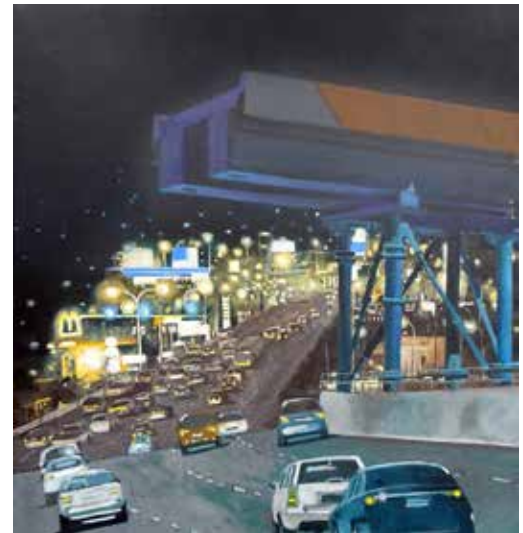

acrylic on canvas by Peter Wallfried